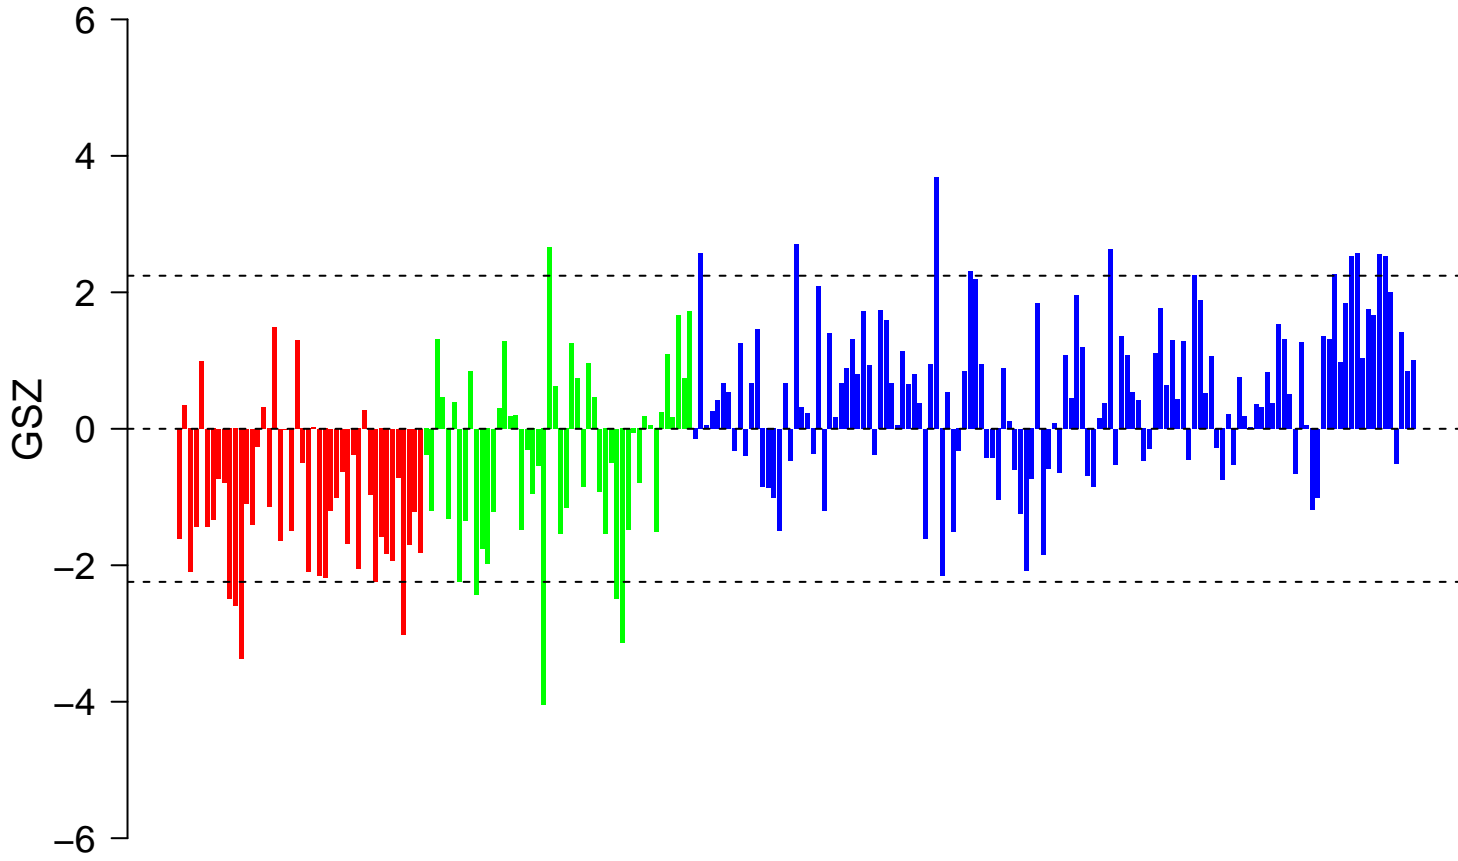

ZHANG_GATA6_TARGETS_DN

ZHANG_GATA6_TARGETS_DN

■ on
■ -
□ off

ZHANG_GATA6_TARGETS_DN